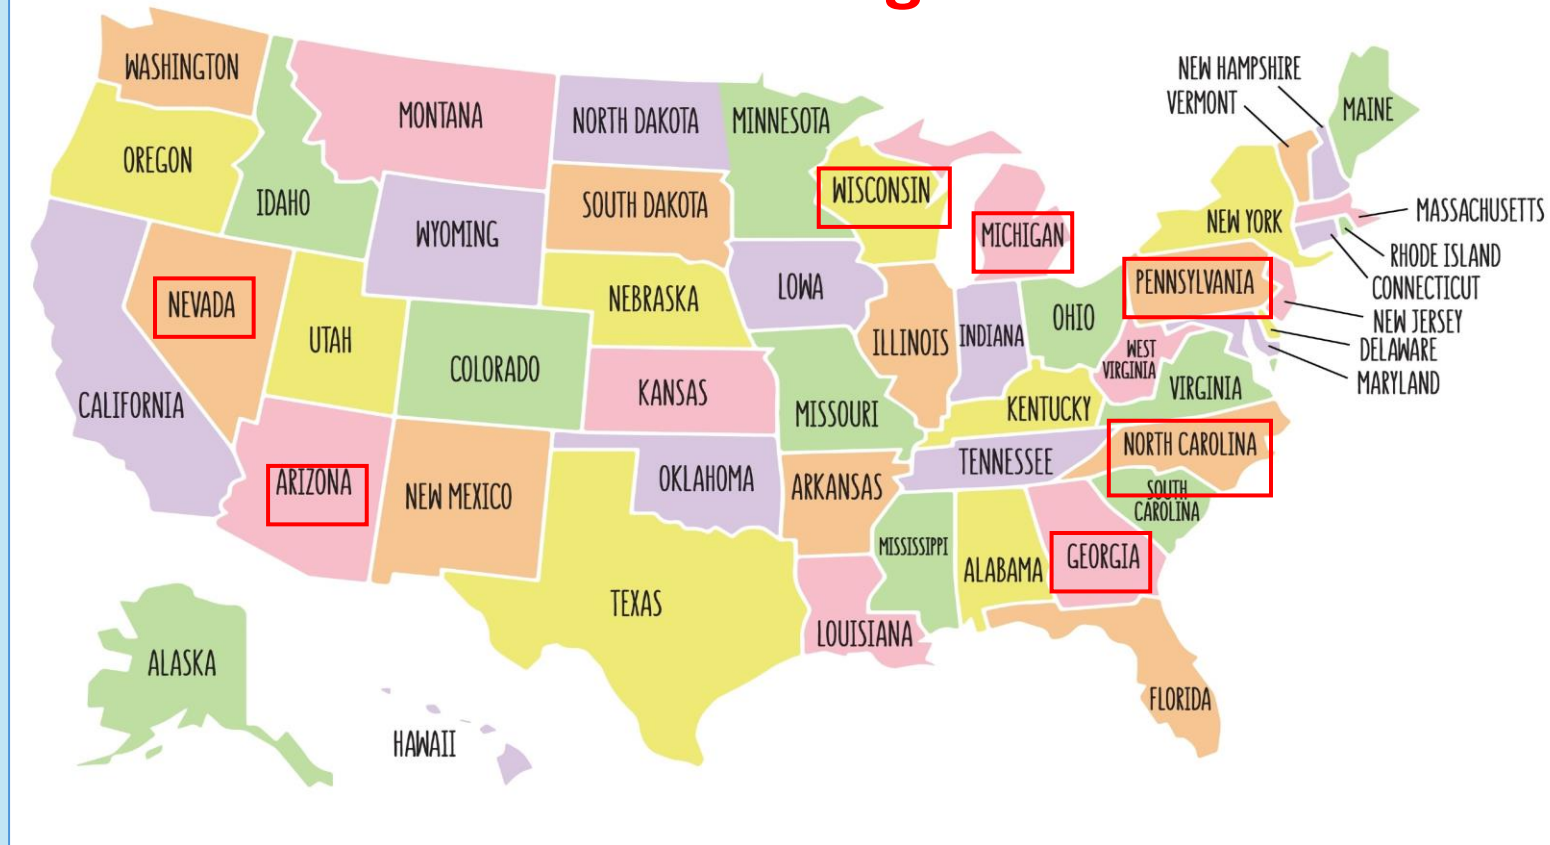

## The seven swing states

### Arizona

Electoral votes: 11 of 538

Population: 7.4 million

2020: Biden by 10,000

### Georgia

Electoral votes: 16 of 538

Population: 11 million

2020: Biden by 13,000

## **Michigan**

Electoral votes: 15 of 538

Population: 10 million

2020: Biden by 150,000